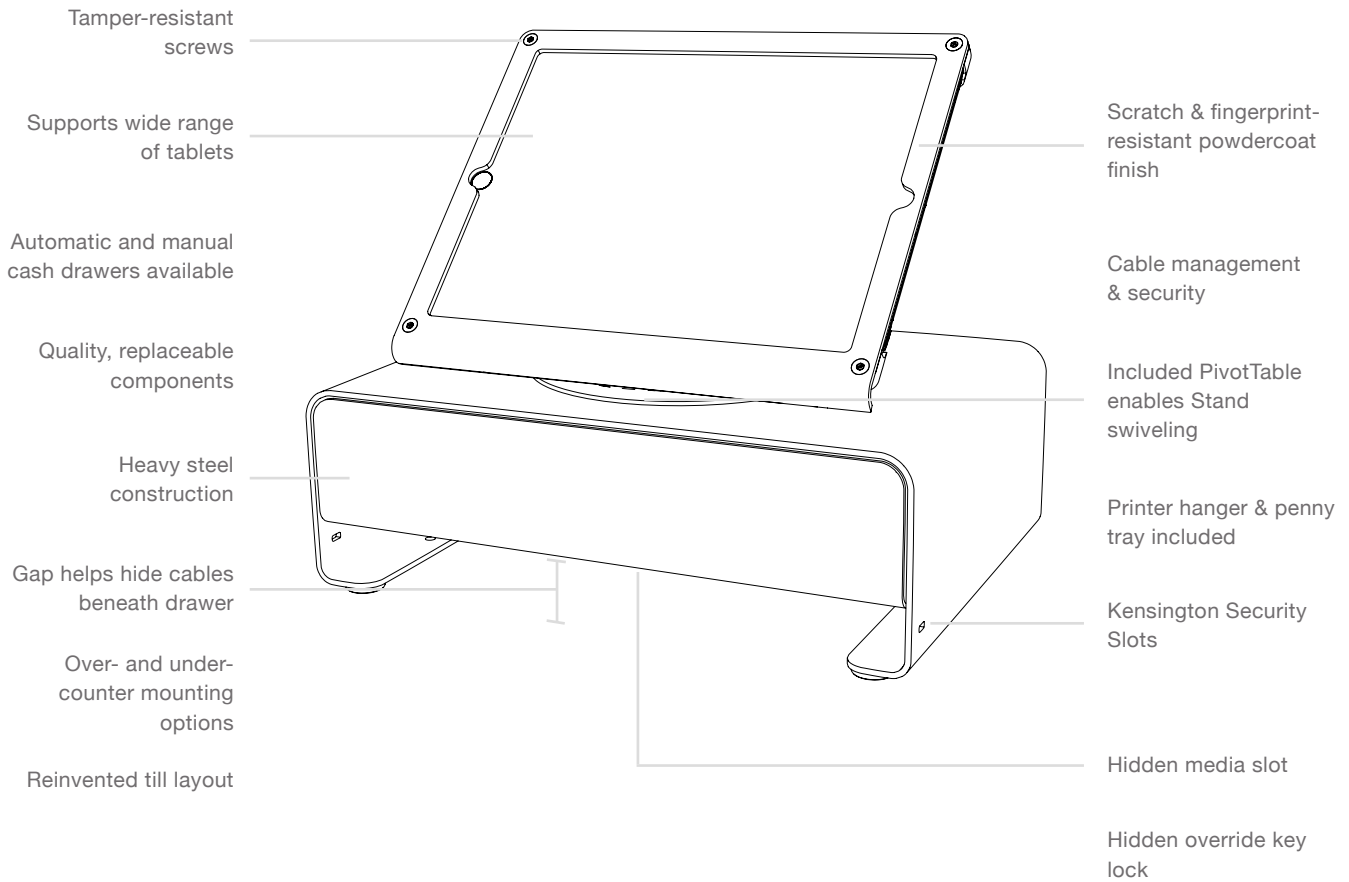

WindFall® BOX SET

the Modern Point-of-Sale

This is the point-of-sale your shop deserves. With WindFall Box Set, Heckler Design has reconsidered, redesigned, and reconstructed every aspect of point-of-sale hardware. The result is the smallest, full-featured cash drawer ever; a beautiful assembly of components designed to work and look great in your shop.

Specifications

Price	\$399-499
SKU	BOXSET
Width	12 inches
Height	9.6 inches
Depth	1.1 inches
Weight	2.29 pounds

What's Included

WindFall Stand (your choice)	Drawer-kick cable for Star Micronics
WindFall Cash Drawer (Auto/Man)	Counter-top mounting screws
WindFall Penny Tray	Under-counter mounting screws
WindFall Hanger for Star Printers	PivotTable for WindFall Cash Drawer
Kensington ClickSafe Cable Lock	Two keys
Drawer-kick cable for Epson	